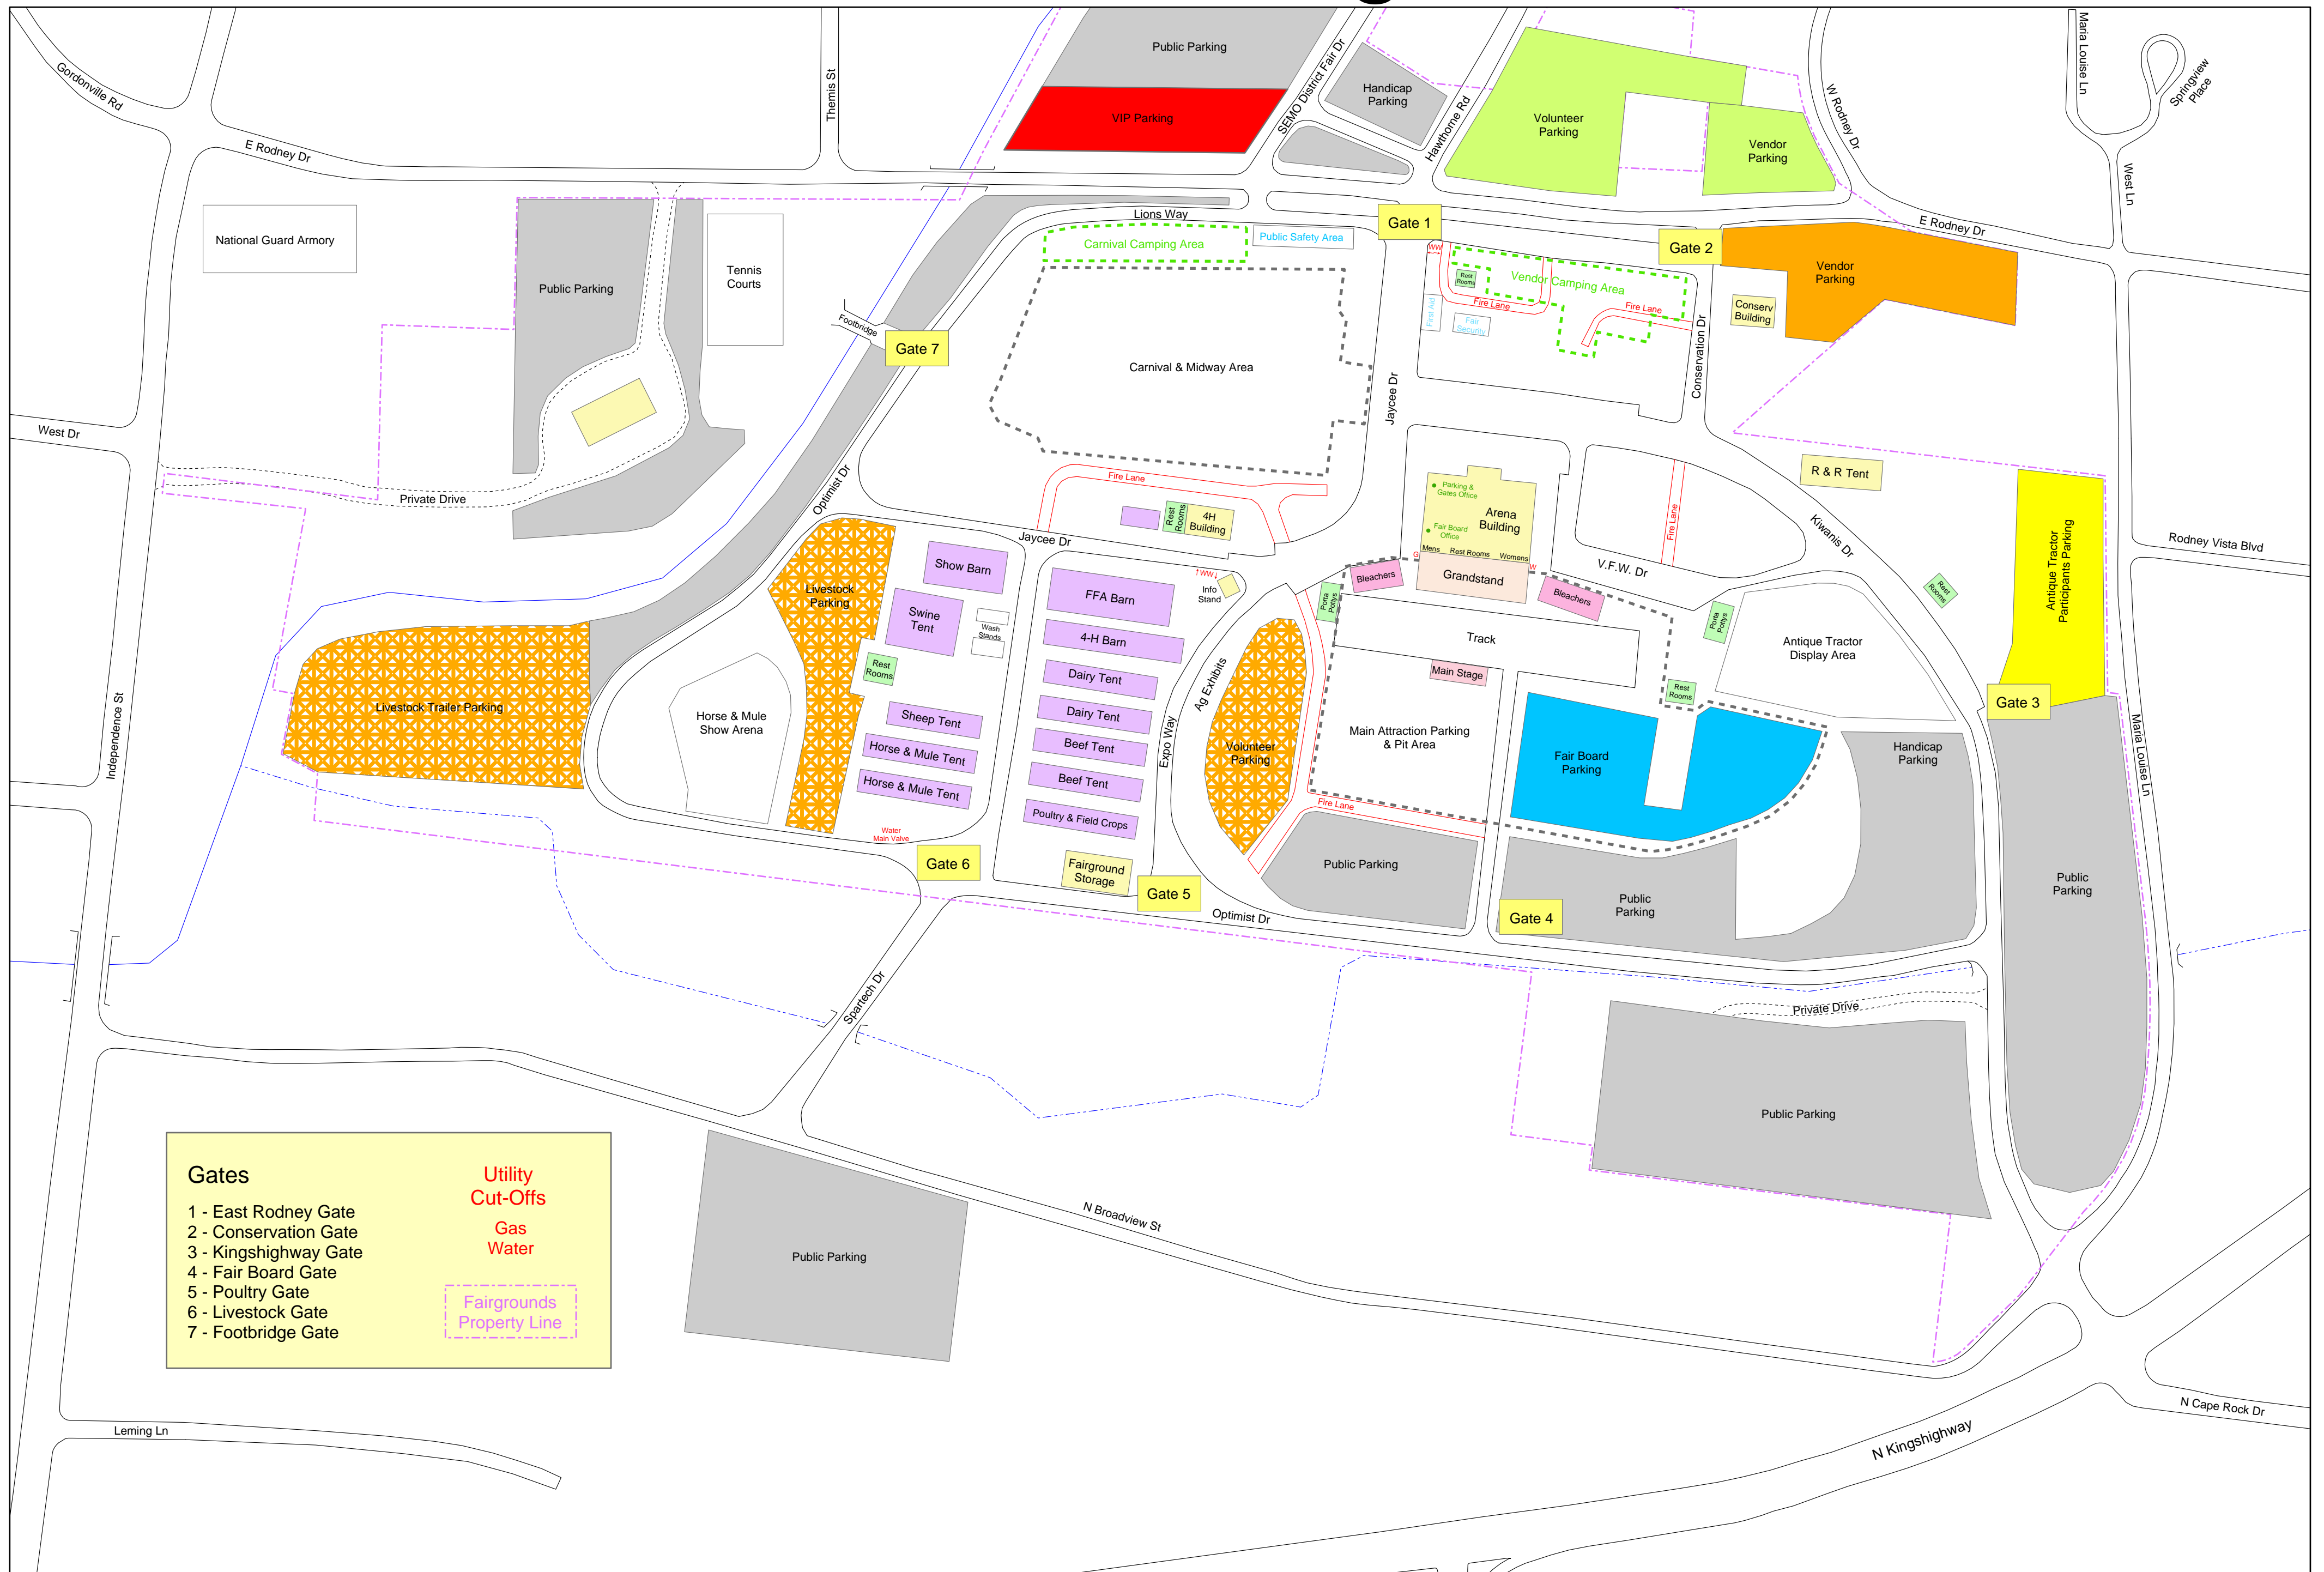

SEMO District Fairgrounds

Gates	
1 - East Rodney Gate	
2 - Conservation Gate	
3 - Kingshighway Gate	
4 - Fair Board Gate	
5 - Poultry Gate	
6 - Livestock Gate	
7 - Footbridge Gate	

Utility Cut-Offs	
Gas	
Water	

Fairgrounds Property Line